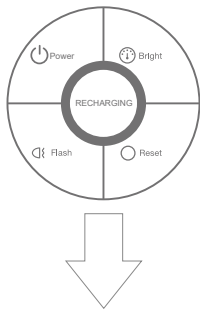

OPERATION INSTRUCTION

LED HANDLE LIGHT

Specifications

6128-Single Color

Wattage	12W
Battery Voltage	7.4V
Battery Capacity	4000mAh
LEDs	4pcs
Beam Pattern	Spot / Flood
Lens	PC
Lifespan	30, 000+hours
IP Rating	IP 6X
Size	110x110x218mm

Functions

KEYBOARD FUNCTIONS

-  ON/OFF
-  30%, 70%, 100% brightness adjust
-  Slow, fast, S.O.S
-  Factory reset

TERMINALS ON THE BACK

-  AC / DC Charging Port(Input 12V-1A)
-  USB(Output charge phone, 5V, 1A)
-  Switch(Control the USB with on/off)
-  Run Time 4- Hours