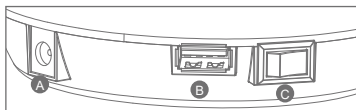

OPERATION INSTRUCTION

LED HANDLE LIGHT

Specifications

6128-Single Color

Wattage	12W
Battery Voltage	7.4V
Battery Capacity	4000mAh
LEDs	4pcs
Beam Pattern	Spot / Flood
Lens	PC
Lifespan	30, 000+hours
IP Rating	IP 6X
Size	110x110x218mm

Functions

KEYBOARD FUNCTIONS

-  ON/OFF
-  30%, 70%, 100% brightness adjust
-  Slow, fast, S.O.S
-  Factory reset

TERMINALS ON THE BACK

-  AC / DC Charging Port(Input 12V-1A)
-  USB(Output charge phone, 5V, 1A)
-  Switch(Control the USB with on/off)
-  Run Time 4- Hours