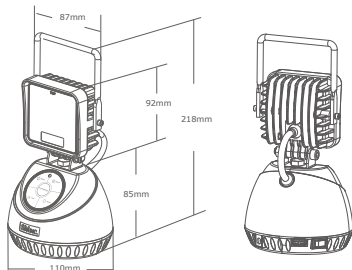

OPERATION INSTRUCTION

LED HANDLE LIGHT

Specifications

6128-Single Color

Wattage	12W
Battery Voltage	7.4V
Battery Capacity	4000mAh
LEDs	4pcs
Beam Pattern	Spot / Flood
Lens	PC
Lifespan	30, 000+hours
IP Rating	IP 6X
Size	110x110x218mm

Functions

KEYBOARD FUNCTIONS

-  ON/OFF
-  30%, 70%, 100% brightness adjust
-  Slow, fast, S.O.S
-  Factory reset

TERMINALS ON THE BACK

-  AC / DC Charging Port(Input 12V-1A)
-  USB(Output charge phone, 5V, 1A)
-  Switch(Control the USB with on/off)
-  Run Time 4- Hours