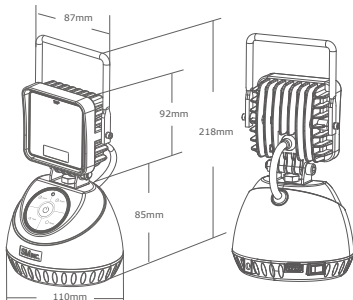

OPERATION INSTRUCTION

LED HANDLE LIGHT

Specifications

6128-Double Color

Wattage	12W
Battery Voltage	7.4V
Battery Capacity	4000mA
LEDs	4pcs
Beam Pattern	Spot / Flood
Lens	PC
Lifespan	30, 000+hours
IP Rating	IP 6X
Size	110x110x218mm

Functions

KEYBOARD FUNCTIONS

-  ON/OFF
-  Amber/White switching, 6500K, 3500K, 4500K
-  30%, 70%, 100% brightness adjust
-  Slow, fast, S.O.S
-  Factory reset

Picture 2

TERMINALS ON THE BACK

-  AC / DC Charging Port(Input 12V-1A)
-  USB(Output charge phone, 5V, 1A)
-  Switch(Control the USB with on/off)
-  Run Time 4- Hours