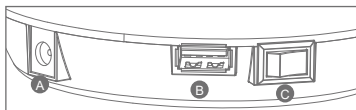

TERMINALS ON THE BACK

- AC / DC Charging Port(Input 12V-1A)
- USB(Output charge phone, 5V, 1A)
- Switch(Control the USB with on/off)
- Run Time 4- Hours