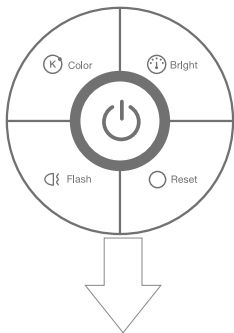

OPERATION INSTRUCTION

LED HANDLE LIGHT

Specifications

6128-Double Color

Wattage	12W
Battery Voltage	7.4V
Battery Capacity	4000mA
LEDs	4pcs
Beam Pattern	Spot / Flood
Lens	PC
Lifespan	30, 000+hours
IP Rating	IP 6X
Size	110x110x218mm

Functions

KEYBOARD FUNCTIONS

-  ON/OFF
-  Amber/White switching, 6500K, 3500K, 4500K
-  30%, 70%, 100% brightness adjust
-  Slow, fast, S.O.S
-  Factory reset

Picture 2

TERMINALS ON THE BACK

-  AC / DC Charging Port(Input 12V-1A)
-  USB(Output charge phone, 5V, 1A)
-  Switch(Control the USB with on/off)
-  Run Time 4- Hours